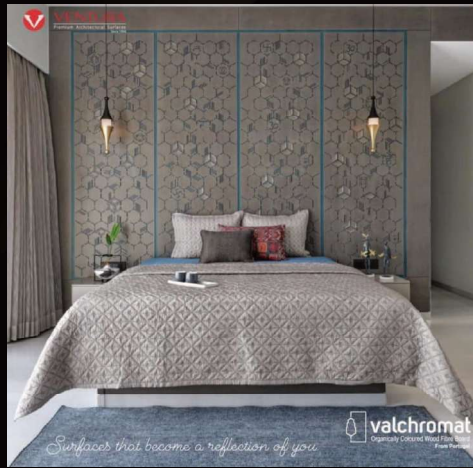

HYPER 7700 Series

8 Feet (L) x 5 Inch (W) x 12mm (T)

HYPER 7900 Series

8 Feet (L) x 5 Inch (W) x 12mm (T)

Explore

VENTURA  **valchromat**

Size -
8' x 4'

Thickness -
8,10,12,15,18