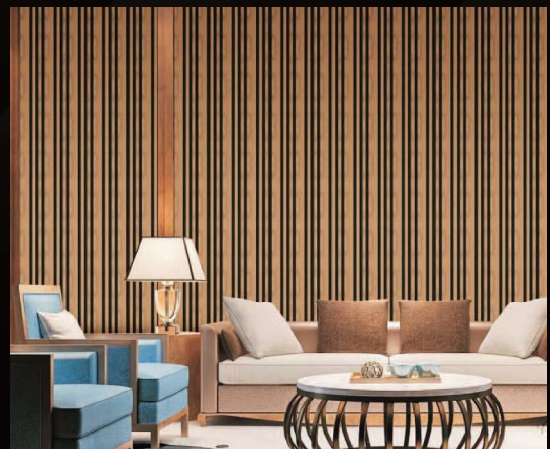

HYPER 7900 Series

8 Feet (L) x 5 Inch (W) x 12mm (T)