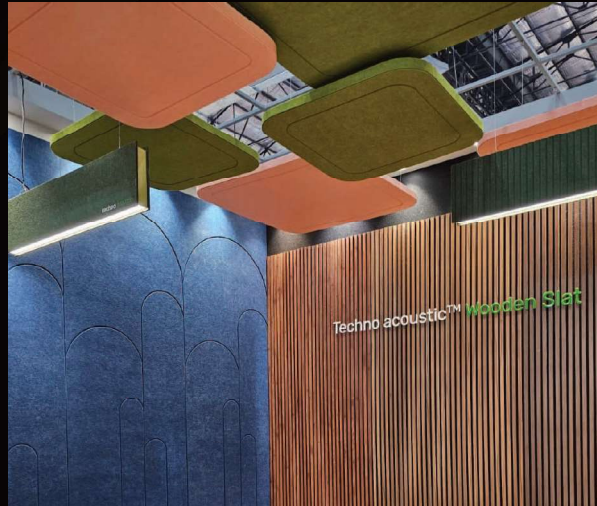

Classic + Series

FI 1167 Dark Acacia
(STN)

Explore Other Surfaces

HDHMR fluted panels

Acoustic Sheet

Rattan Cane Webbing

Moulding Strips

Thermo Pine Wood Exterior