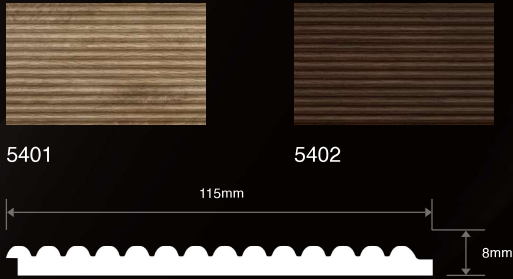

5105

5106

5107

8 Feet (L) x 5 Inch (W) x 12mm (T)

Explore
VENTURA

FLUTO 5400

8 Feet (L) x 5 Inch (W) x 12mm (T)

FLUTO 5400