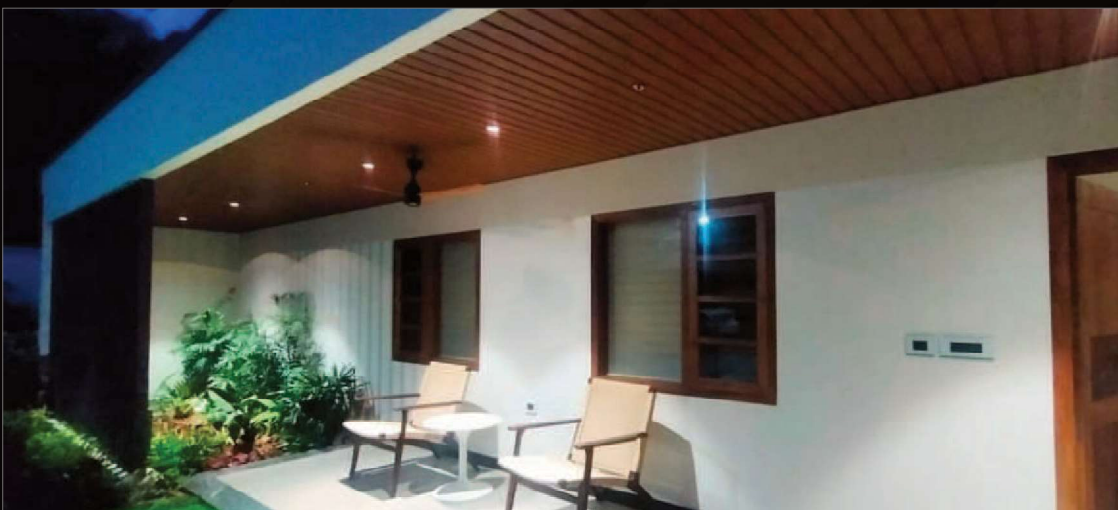

Explore

VOX is a European brand that has been steadily strengthening its position as one of the most innovative companies in the interior and home finishing sector for over 30 years. It is present in over 50 countries on all continents. VOX has been in India since 2018 with innovative ceiling and wall products.