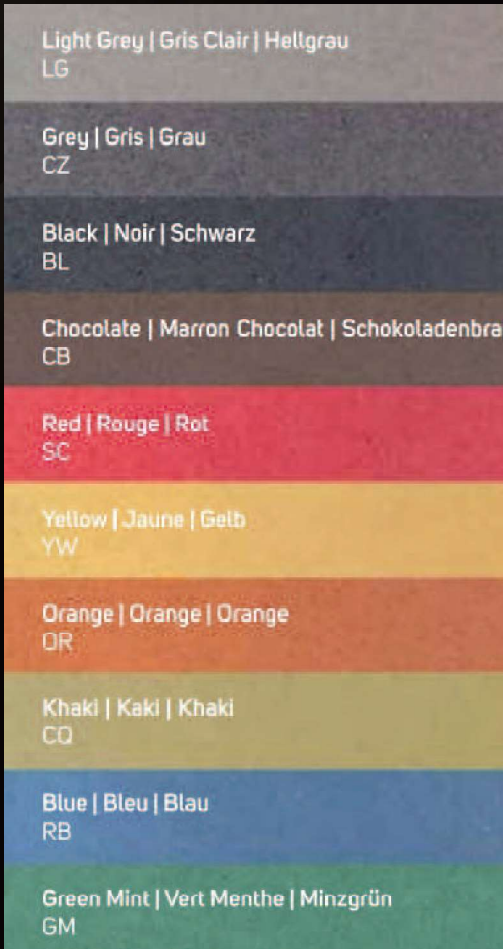

Explore

VENTURA **valchromat**

Size -
8' x 4'

Thickness -
8,10,12,15,18